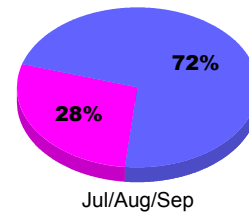

Gender Comparison 2012-2013

Jul/Aug/Sep

Legend: Male (Blue), Female (Magenta)